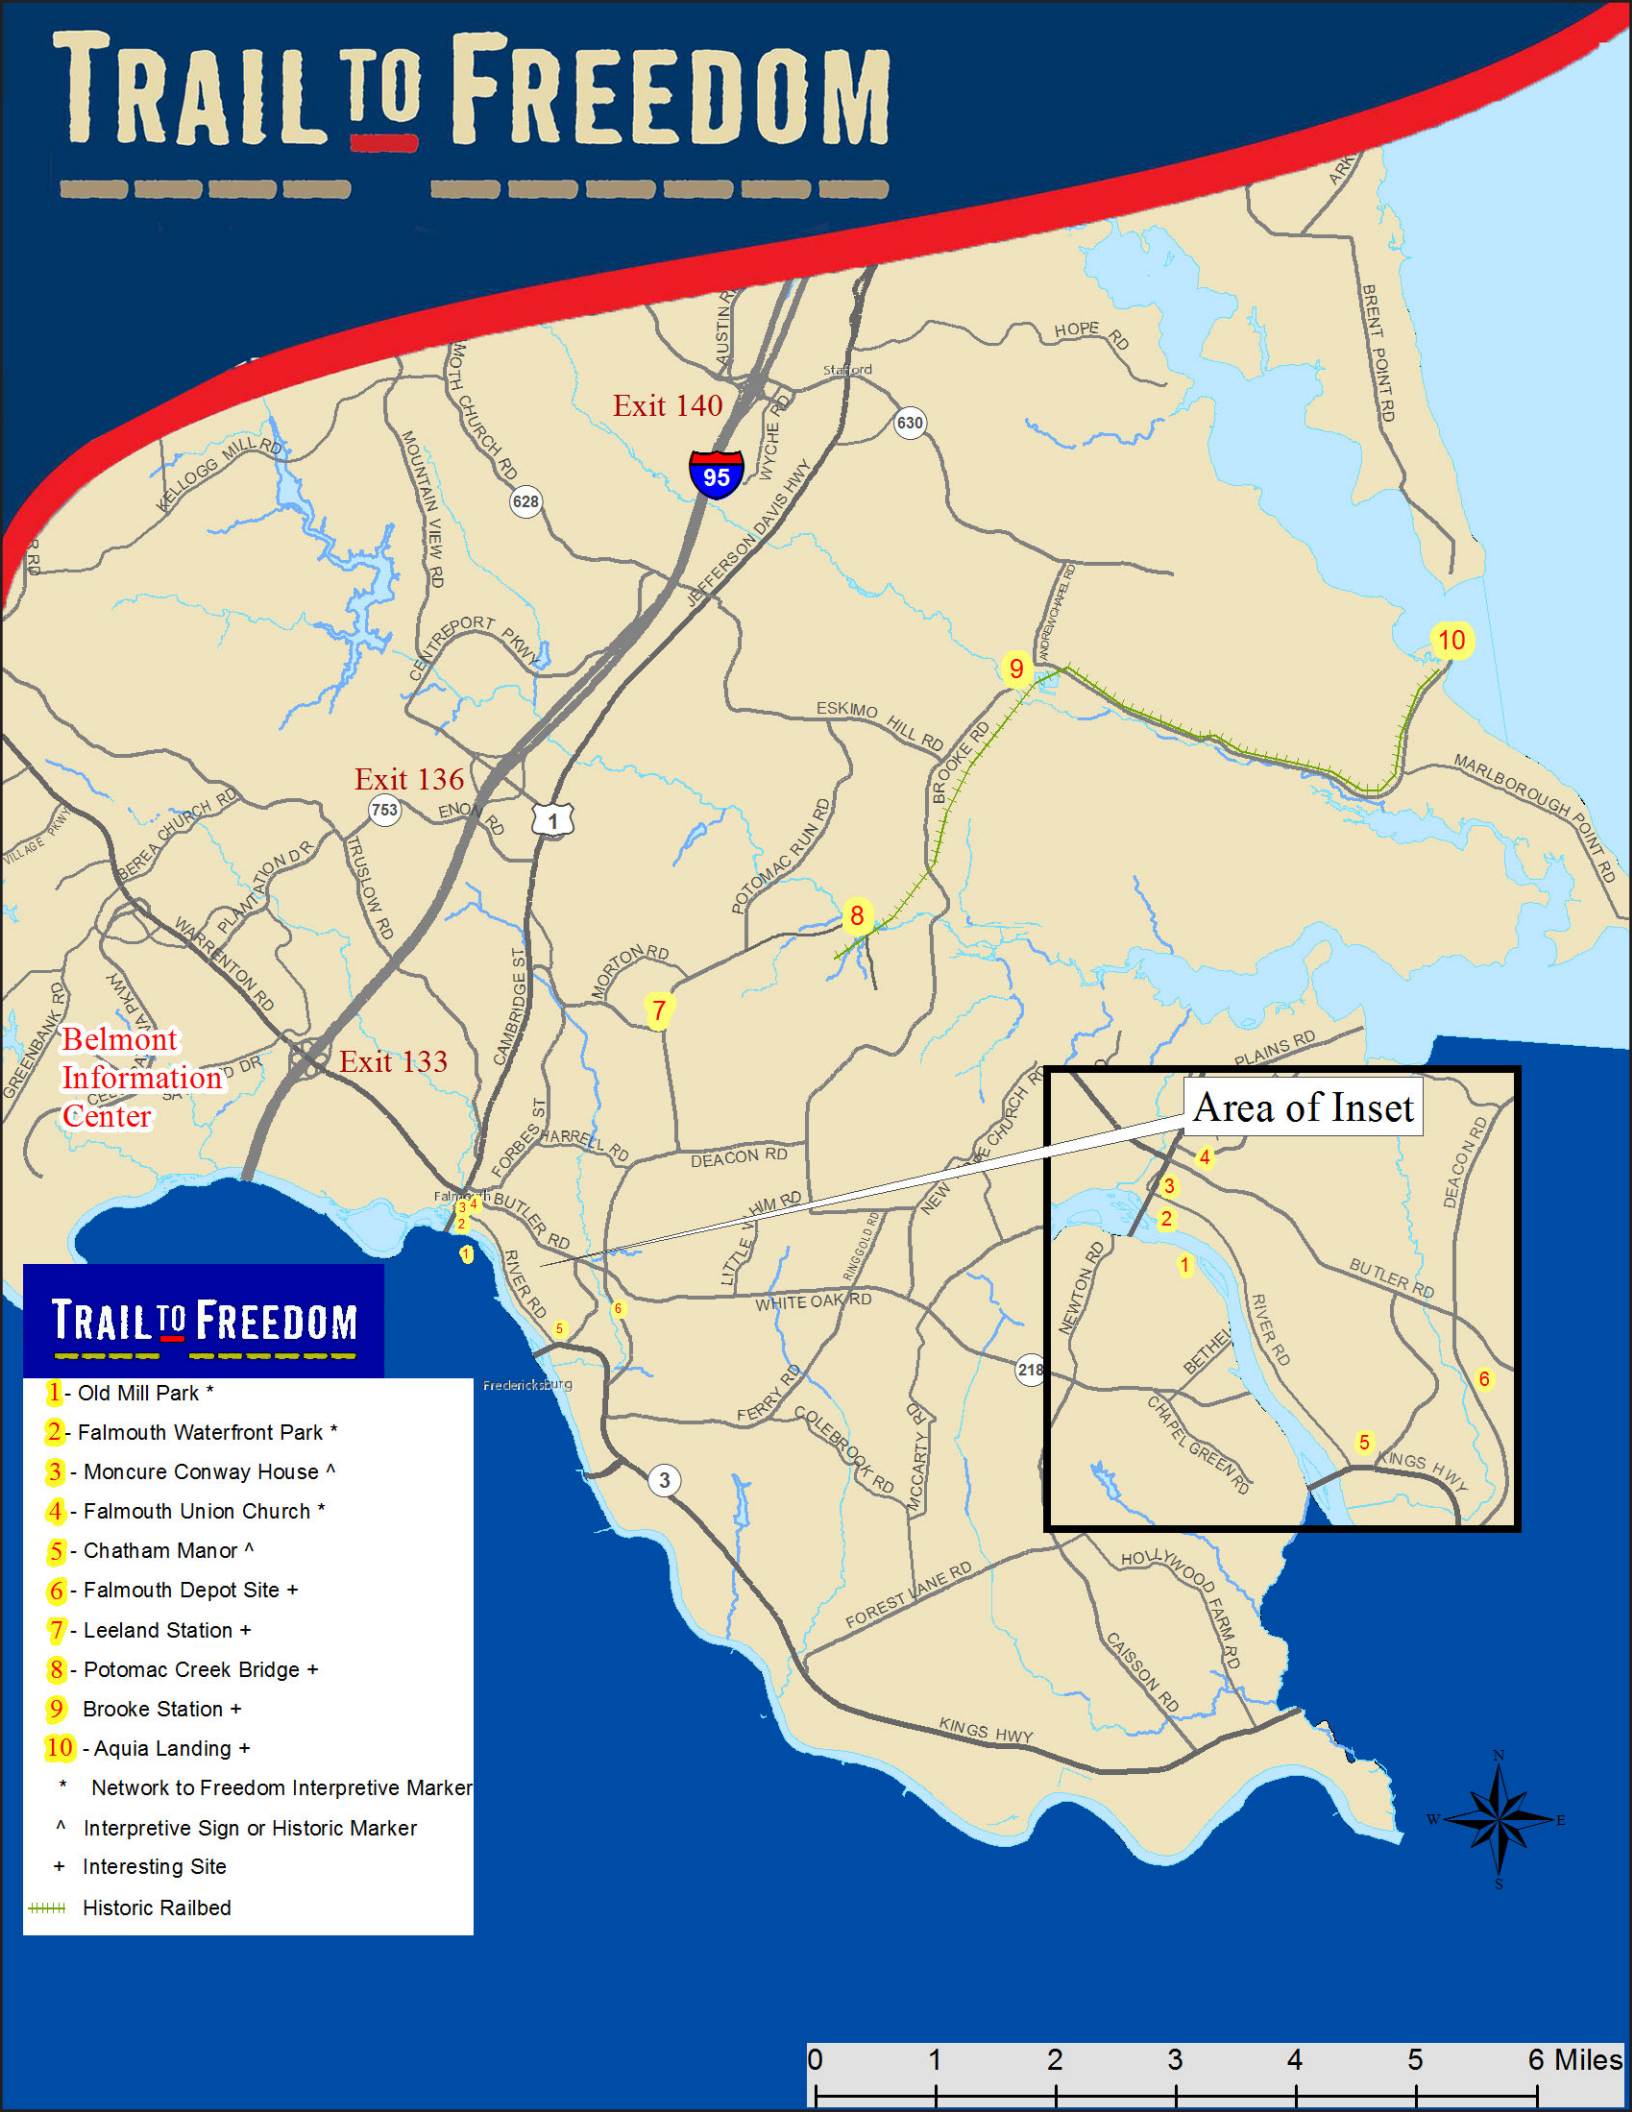

TRAIL TO FREEDOM

Belmont
Information
Center

TRAIL TO FREEDOM

- 1** - Old Mill Park *
- 2** - Falmouth Waterfront Park *
- 3** - Moncure Conway House ^
- 4** - Falmouth Union Church *
- 5** - Chatham Manor ^
- 6** - Falmouth Depot Site +
- 7** - Leeland Station +
- 8** - Potomac Creek Bridge +
- 9** Brooke Station +
- 10** - Aquia Landing +
- * Network to Freedom Interpretive Marker
- ^ Interpretive Sign or Historic Marker
- + Interesting Site
- +— Historic Railbed

Area of Inset

0 1 2 3 4 5 6 Miles